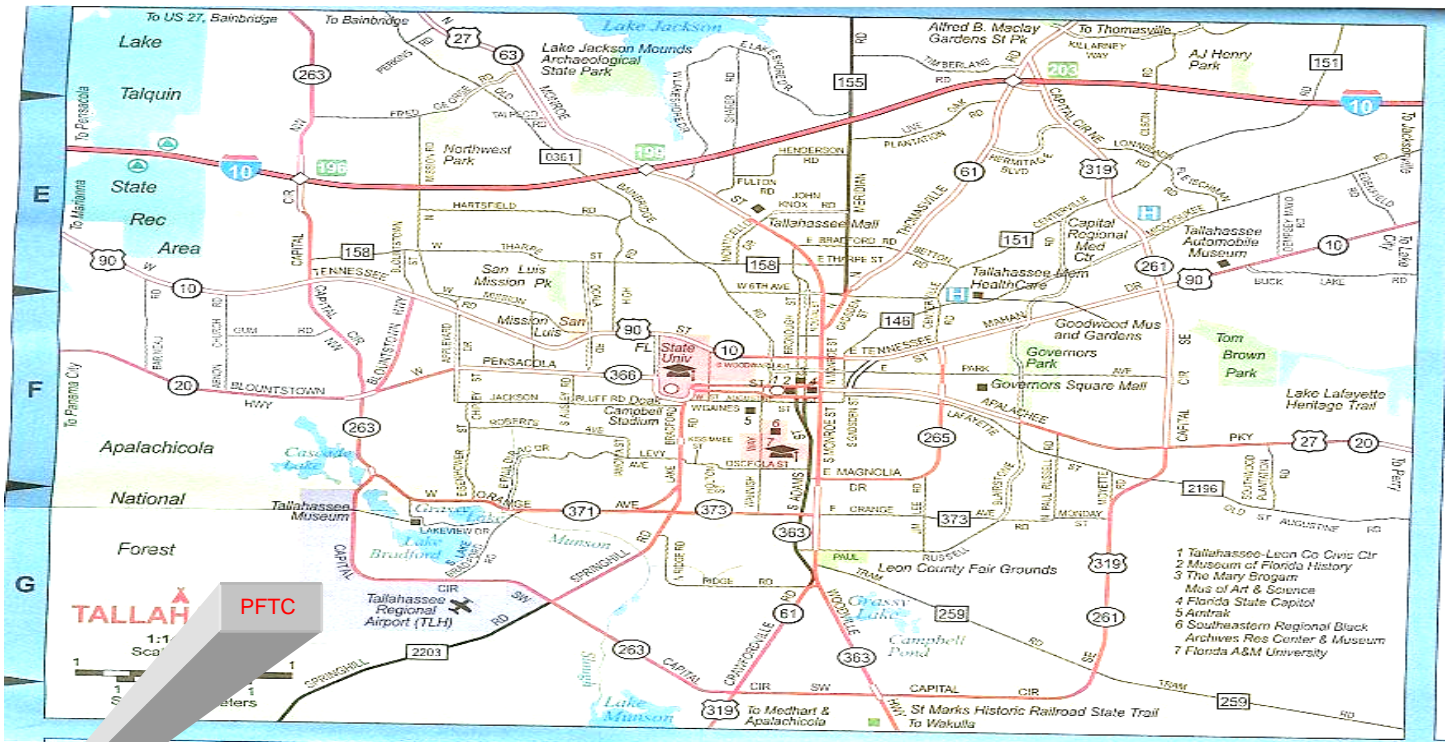

Tallahassee
Tallahassee

Visitor
Visitor

Information
Information

DIRECTIONS to PFTC From I-10, Exit 196 (SR 263)

From I-10, Exit 196 (SR 263)

- Turn south; signs will point to the airport – follow them.
- Cross main intersections of Hwy 90 and Hwy 20
- About 1 mile after you cross Hwy 20 intersection, follow SR 263 curving to the right
- We are about 1 mile on the right side (airport runway side). Look for a tan building with red brick front. There is a small sign by the road (Prescribed Fire Training Center...Florida Fire Coordination Center). Also, you will see a Budget Rental car sign. PFTC is upstairs. Administration is on the North side and the Conference/Training Room entrance is on the South side.
- A BUDGET RENTAL SIGN is on the south side of the road leading to PFTC and the Fire Coordination Center.

Downtown Tallahassee

THE CAPITOL Old Capitol Museum House Office Senate Office One Way Streets Old Town Trolley Rt. Historic District		<h2 style="text-align: center;">DOWNTOWN</h2> <p> Visitors Center Gallery & Gift Shop (106 E. Jefferson St) Public Parking </p> <p> 0 0.05 0.1 0.2 Miles 1 inch equals 0.20 Miles </p>		<ul style="list-style-type: none"> 1 Amtrak Station 2 Black Archives Research Center & Museum 3 Challenger Learning C/L IMAX Theater 4 Chamber of Commerce 5 City Bus Terminal 6 City Hall 7 Civic Center 8 Claude Pepper Center 9 de Soto State Archaeological Site 	<ul style="list-style-type: none"> 10 Leon County Courthouse 11 Federal Courthouse 12 FL Korean War Memorial 13 FL Supreme Court 14 FL Vietnam Veterans Memorial 15 Governor's Mansion 16 Greyhound Bus Station 17 Knott House Museum 18 LeMoine Art Foundation 	<ul style="list-style-type: none"> 19 Library 20 Mary Brogan Museum of Art & Science 21 Museum of Florida History 22 Post Office 23 Riley House Museum 24 Saturday Downtown Marketplace 26 Union Bank Museum
---	--	---	--	--	---	--