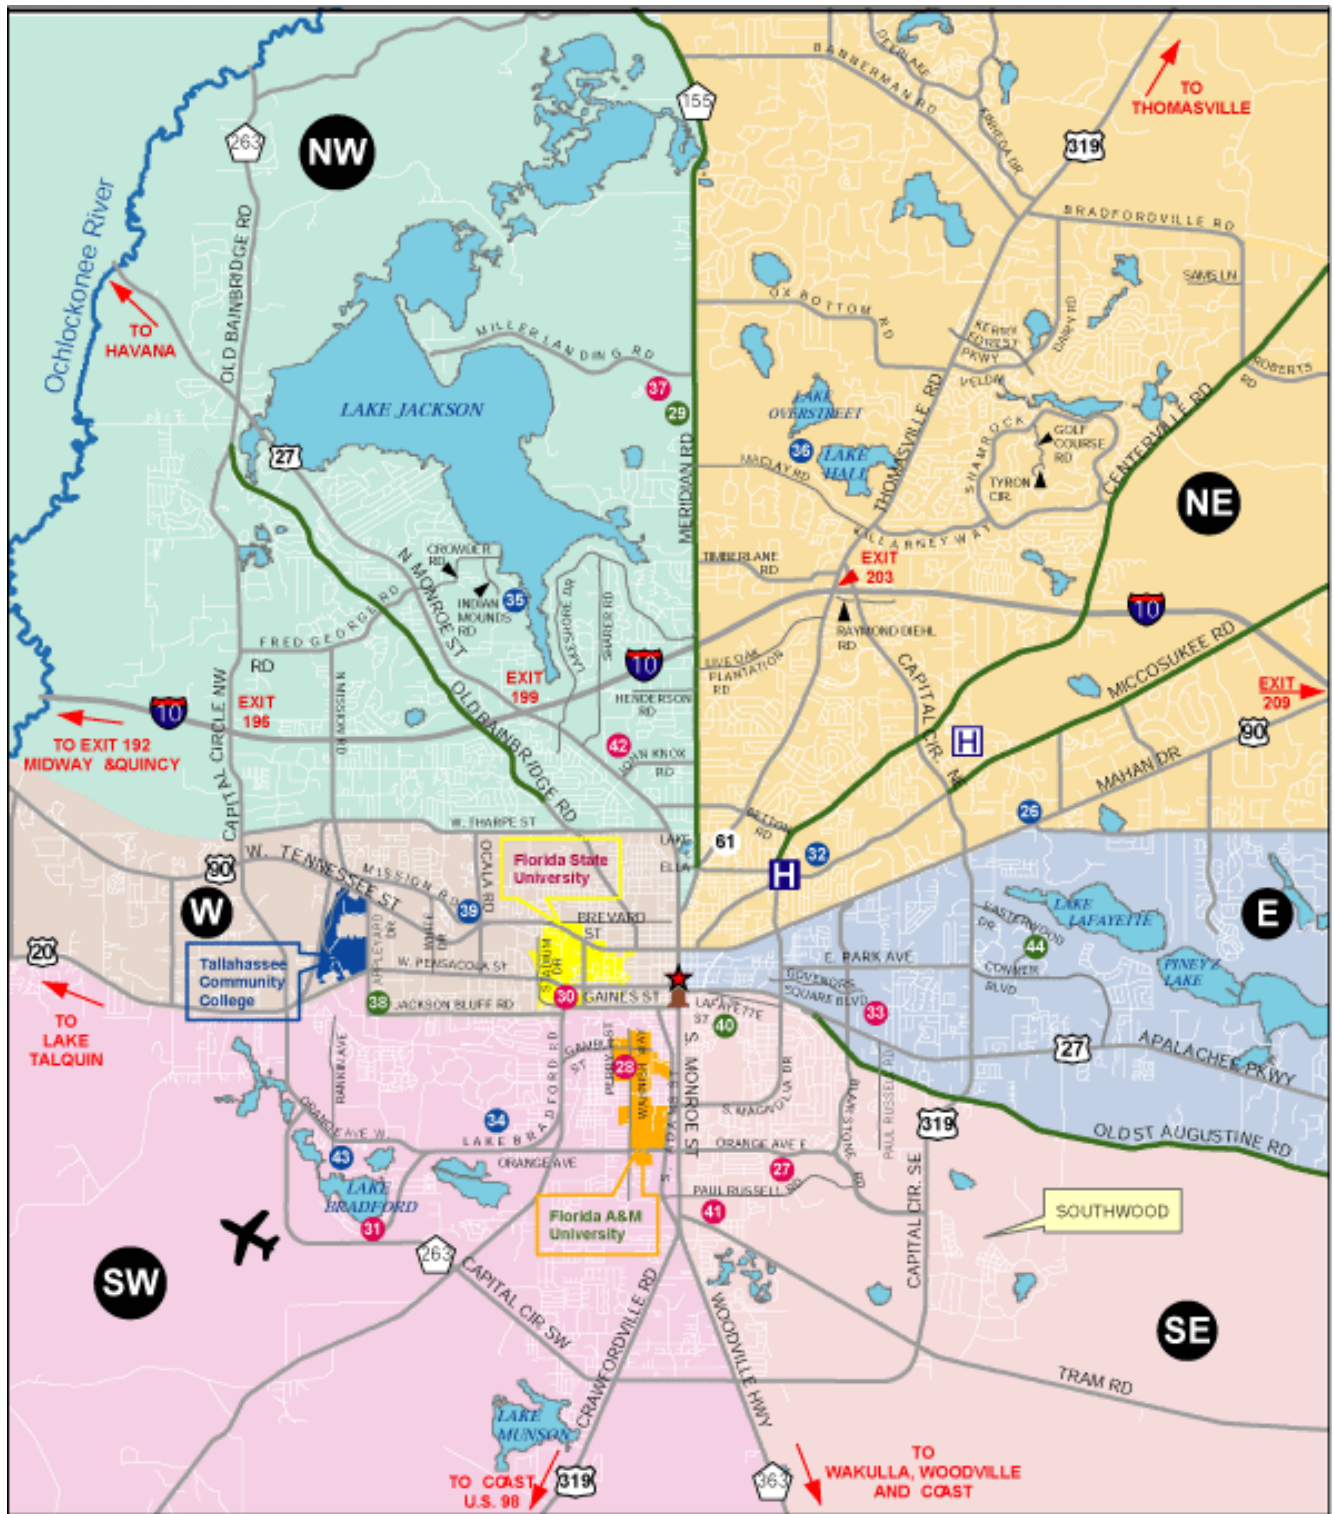

Tallahassee Area Map

- Visitors Center /Gallery & Gift Shop (106 E. Jefferson St) - Capitol Complex - Tallahassee Memorial Hospital - Capital Regional Medical Center - Canopy Roads	26 Antique Car Museum 27 Capital Stadium 28 FAMU Bragg Stadium 29 Forrest Meadows Park 30 FSU Doak Campbell Stadium 31 FSU Seminole Reservation 32 Goodwood Museum & Gardens	33 Governors Square Mall 34 Kirk Collection 35 Lake Jackson Mounds 36 Maclay Gardens State Park 37 Meadows Soccer Complex 38 Messer Park 39 Mission San Luis	40 Myers Park 41 North Florida Fairgrounds 42 Tallahassee Mall 43 Tallahassee Museum of History & Natural Science 44 Tom Brown Park