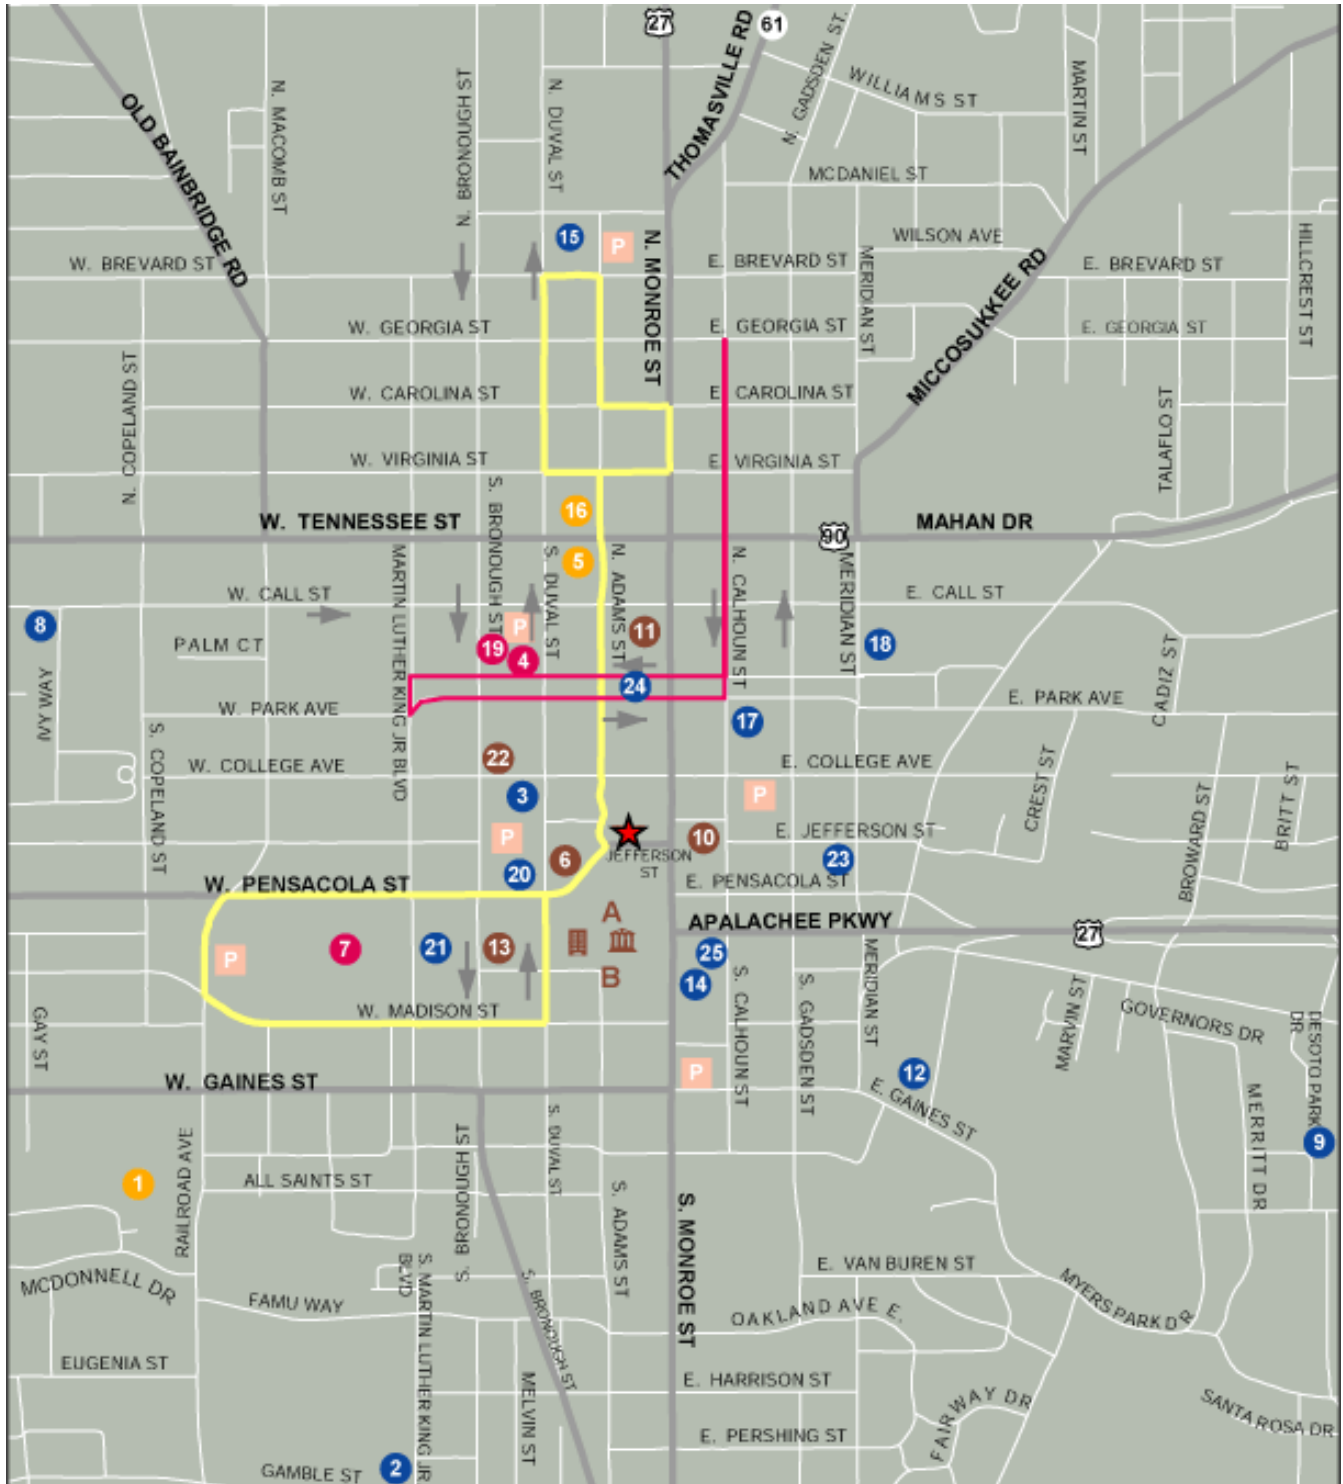

Tallahassee
Tallahassee

Visitor
Visitor

Information
Information

DIRECTIONS to PFTC From I-10, Exit 196 (SR 263)

From I-10, Exit 196 (SR 263)

- Turn south; signs will point to the airport – follow them.
- Cross main intersections of Hwy 90 and Hwy 20
- About 1 mile after you cross Hwy 20 intersection, follow SR 263 curving to the right
- We are about 1 mile on the right side (airport runway side). Look for a tan building with red brick front. There is a small sign by the road (Prescribed Fire Training Center...Florida Fire Coordination Center). Also, you will see a Budget Rental car sign. PFTC is upstairs. Administration is on the North side and the Conference/Training Room entrance is on the South side.
- A BUDGET RENTAL SIGN is on the south side of the road leading to PFTC and the Fire Coordination Center.

Downtown Tallahassee

THE CAPITOL Old Capitol Museum House Office Senate Office One Way Streets Old Town Trolley Rt. Historic District		<h2 style="text-align: center;">DOWNTOWN</h2> <p> Visitors Center Gallery & Gift Shop (106 E. Jefferson St) Public Parking </p> <p> 0 0.05 0.1 0.2 Miles 1 inch equals 0.20 Miles </p>		<ul style="list-style-type: none"> 1 Amtrak Station 2 Black Archives Research Center & Museum 3 Challenger Learning C/L IMAX Theater 4 Chamber of Commerce 5 City Bus Terminal 6 City Hall 7 Civic Center 8 Claude Pepper Center 9 de Soto State Archaeological Site 	<ul style="list-style-type: none"> 10 Leon County Courthouse 11 Federal Courthouse 12 FL Korean War Memorial 13 FL Supreme Court 14 FL Vietnam Veterans Memorial 15 Governor's Mansion 16 Greyhound Bus Station 17 Knott House Museum 18 LeMoine Art Foundation 	<ul style="list-style-type: none"> 19 Library 20 Mary Brogan Museum of Art & Science 21 Museum of Florida History 22 Post Office 23 Riley House Museum 24 Saturday Downtown Marketplace 26 Union Bank Museum
---	--	---	--	--	---	--