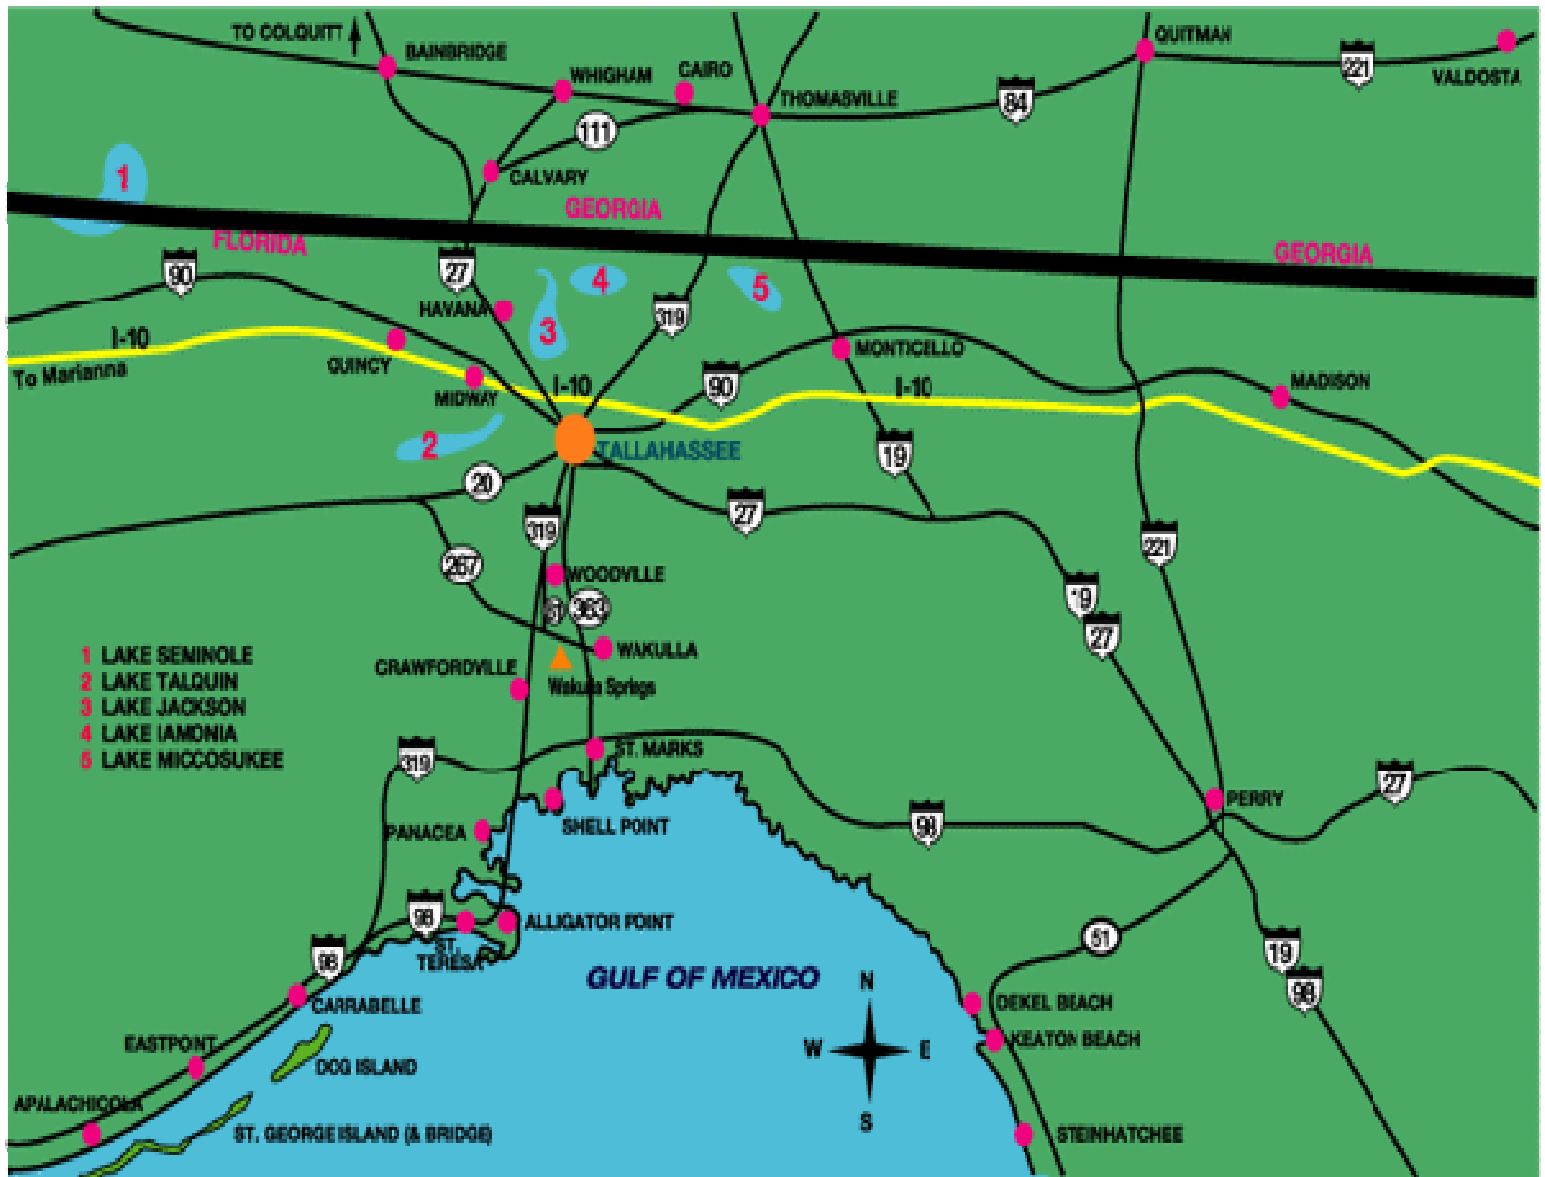

Tallahassee Surrounding Area Map