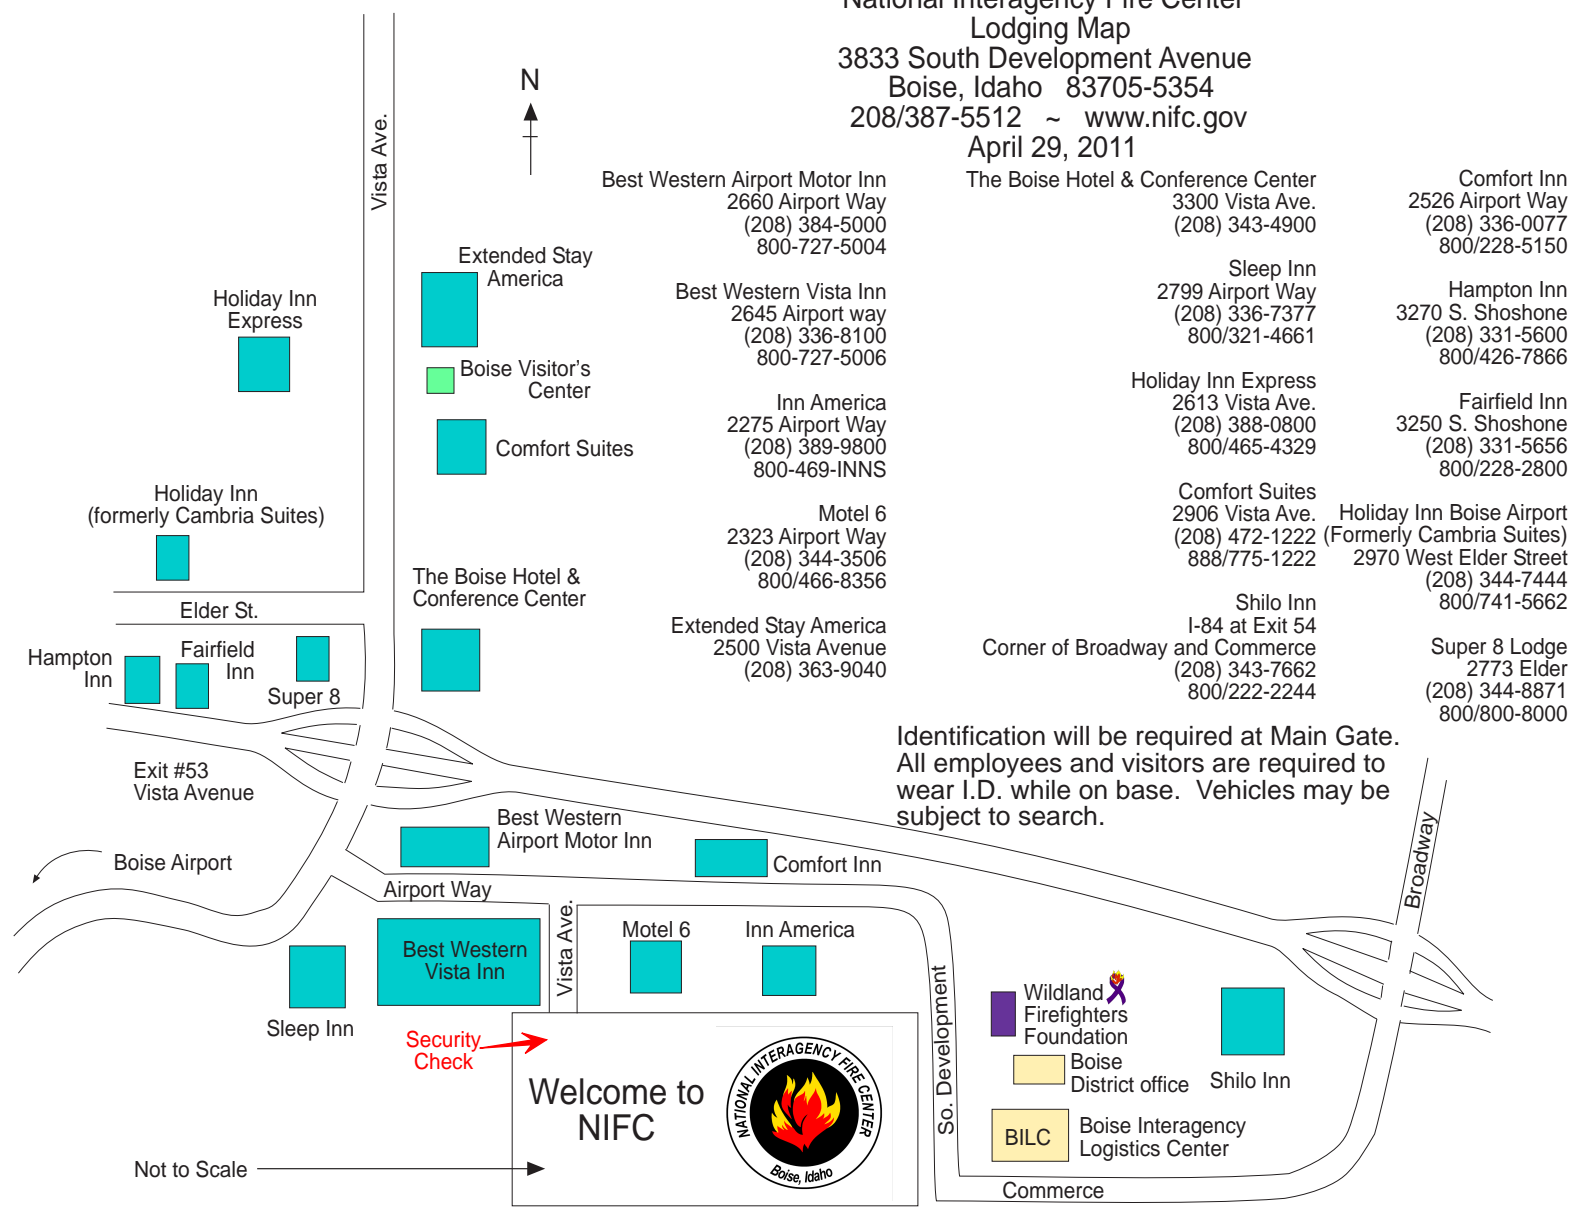

National Interagency Fire Center
 Lodging Map
 3833 South Development Avenue
 Boise, Idaho 83705-5354
 208/387-5512 ~ www.nifc.gov
 April 29, 2011

Best Western Airport Motor Inn
 2660 Airport Way
 (208) 384-5000
 800-727-5004

The Boise Hotel & Conference Center
 3300 Vista Ave.
 (208) 343-4900

Comfort Inn
 2526 Airport Way
 (208) 336-0077
 800/228-5150

Extended Stay America

Best Western Vista Inn
 2645 Airport way
 (208) 336-8100
 800-727-5006

The Boise Hotel & Conference Center

Shilo Inn
 I-84 at Exit 54
 Corner of Broadway and Commerce
 (208) 343-7662
 800/222-2244

Super 8 Lodge
 2773 Elder
 (208) 344-8871
 800/800-8000

Identification will be required at Main Gate.
 All employees and visitors are required to wear I.D. while on base. Vehicles may be subject to search.